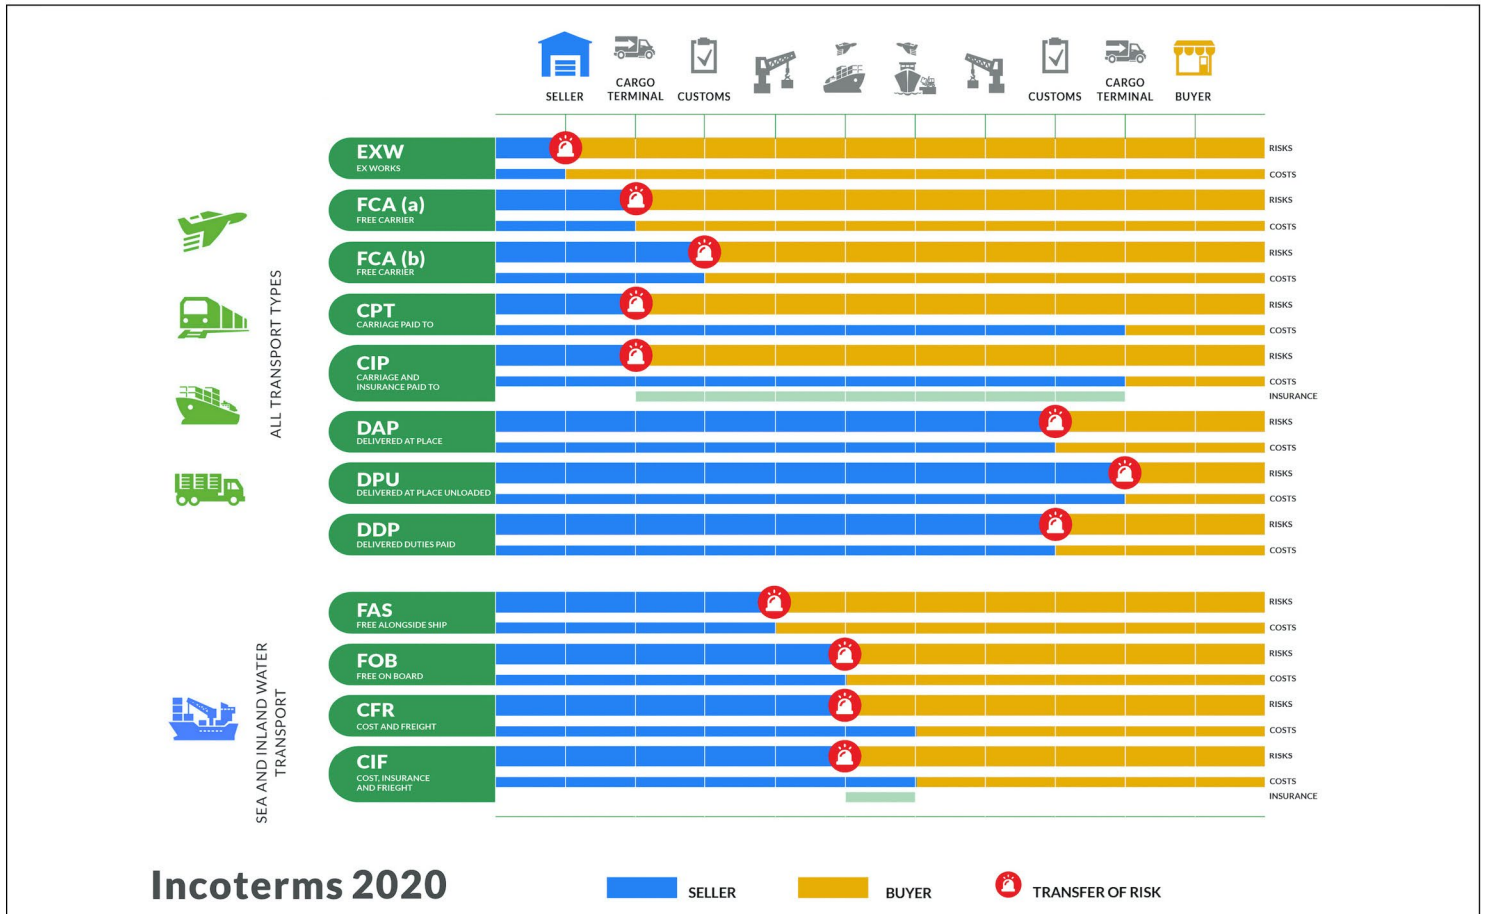

PROFILE

ABHILASHA Logistics is committed to offer high quality logistics solutions to meet client's business needs. From air cargo and ocean freight to warehousing, custom clearance and transportation. We have an expensive portfolio of services to add value and flexibility to our client's supply chain requirements.

ABHILASHA

LOGISTICS PVT. LTD.

Your Desire, Our Passion

An ISO 9001:2015 certify
CIN# U63010MH2013PTC242198
GST# 27AALCA9290L1ZY
MSME UAN: MH18D0052453

THE CHALLENGES...

CHALLENGES IN LOGISTICS & SUPPLY CHAIN MANagements.

In today's highly competitive marketplace, The pressure on organisations is to find new ways to create and deliver value added services to customers consistently. Provision of efficient logistics solutions and effective supply chain management processes are the way to achieve cost-reduction and better service for customers.

CORE PRODUCTS

- ★ OCEAN FREIGHT
- ★ AIR FREIGHT
- ★ TRANSPORTATION
- ★ WORLDWIDE CONSOLIDATION
- ★ CUSTOM CLEARANCE
- ★ WAREHOUSING
- ★ PACKING & LABELLING
- ★ CARGO INSURANCE
- ★ INTERNATIONAL COURIER

OUR USP...

WHAT OUTSTANDS ABHILASHA LOGISTICS?

- Flexibility in handling all types of freights
- Expert support teams
- Networking with top global carriers
- Multiple carrier solutions
- Centralized ocean procurement, Combined with best price and terms

Corporate Office: 101, First Floor, Infinity Square, Near Golani Naka, Waliv Road, Waliv, Vasai East, Palghar 401208

☎ 022 4601 6651 ☎ Manohar S Jadhav: +91 9833824558 | +91 9665863337

✉ info@abhilashalogistics.com 🏠 www.abhilashalogistics.com

Branches: Chennai, Delhi, Kolkata, Pune, Ahmedabad, Hyderabad